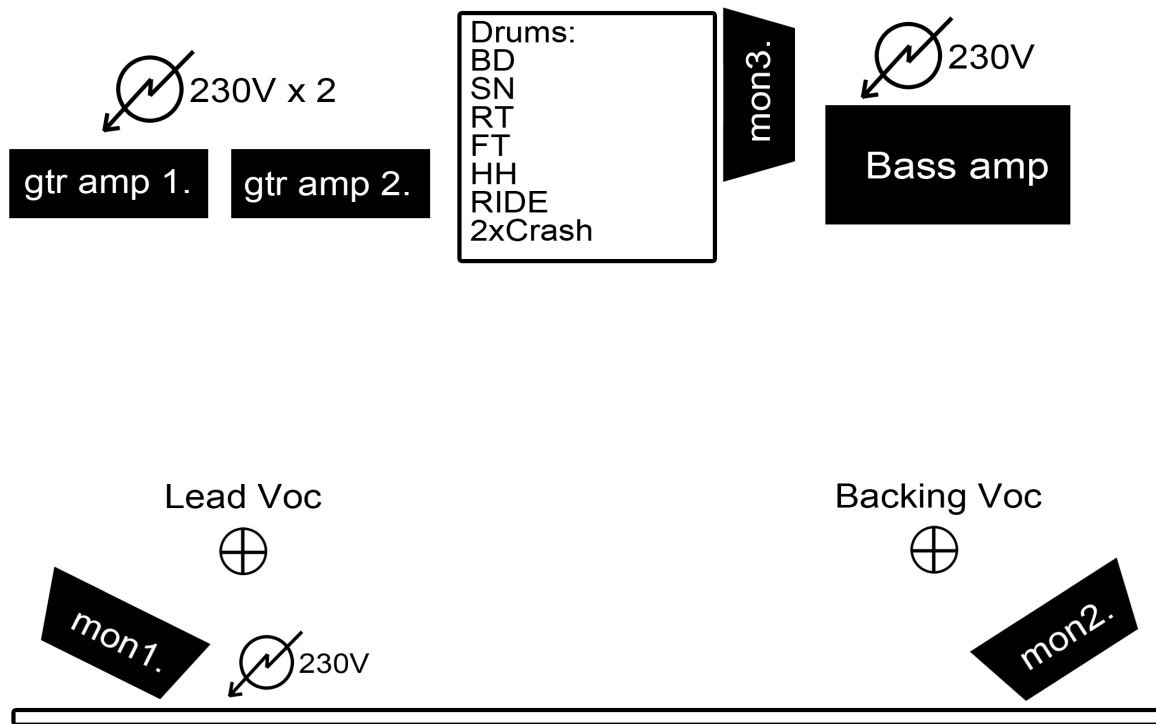

RELENTLESS STAGEPLAN

updated 1.3.2017

Backdrop: 2,5 x 3,5m

Relentless is:

Janne Tanskanen – Guitar & Lead Voc

Sami Eskman – Double bass a.k.a “Kontra bass” & Backing Voc

Jouni Rupponen – Drums

Band Contact: